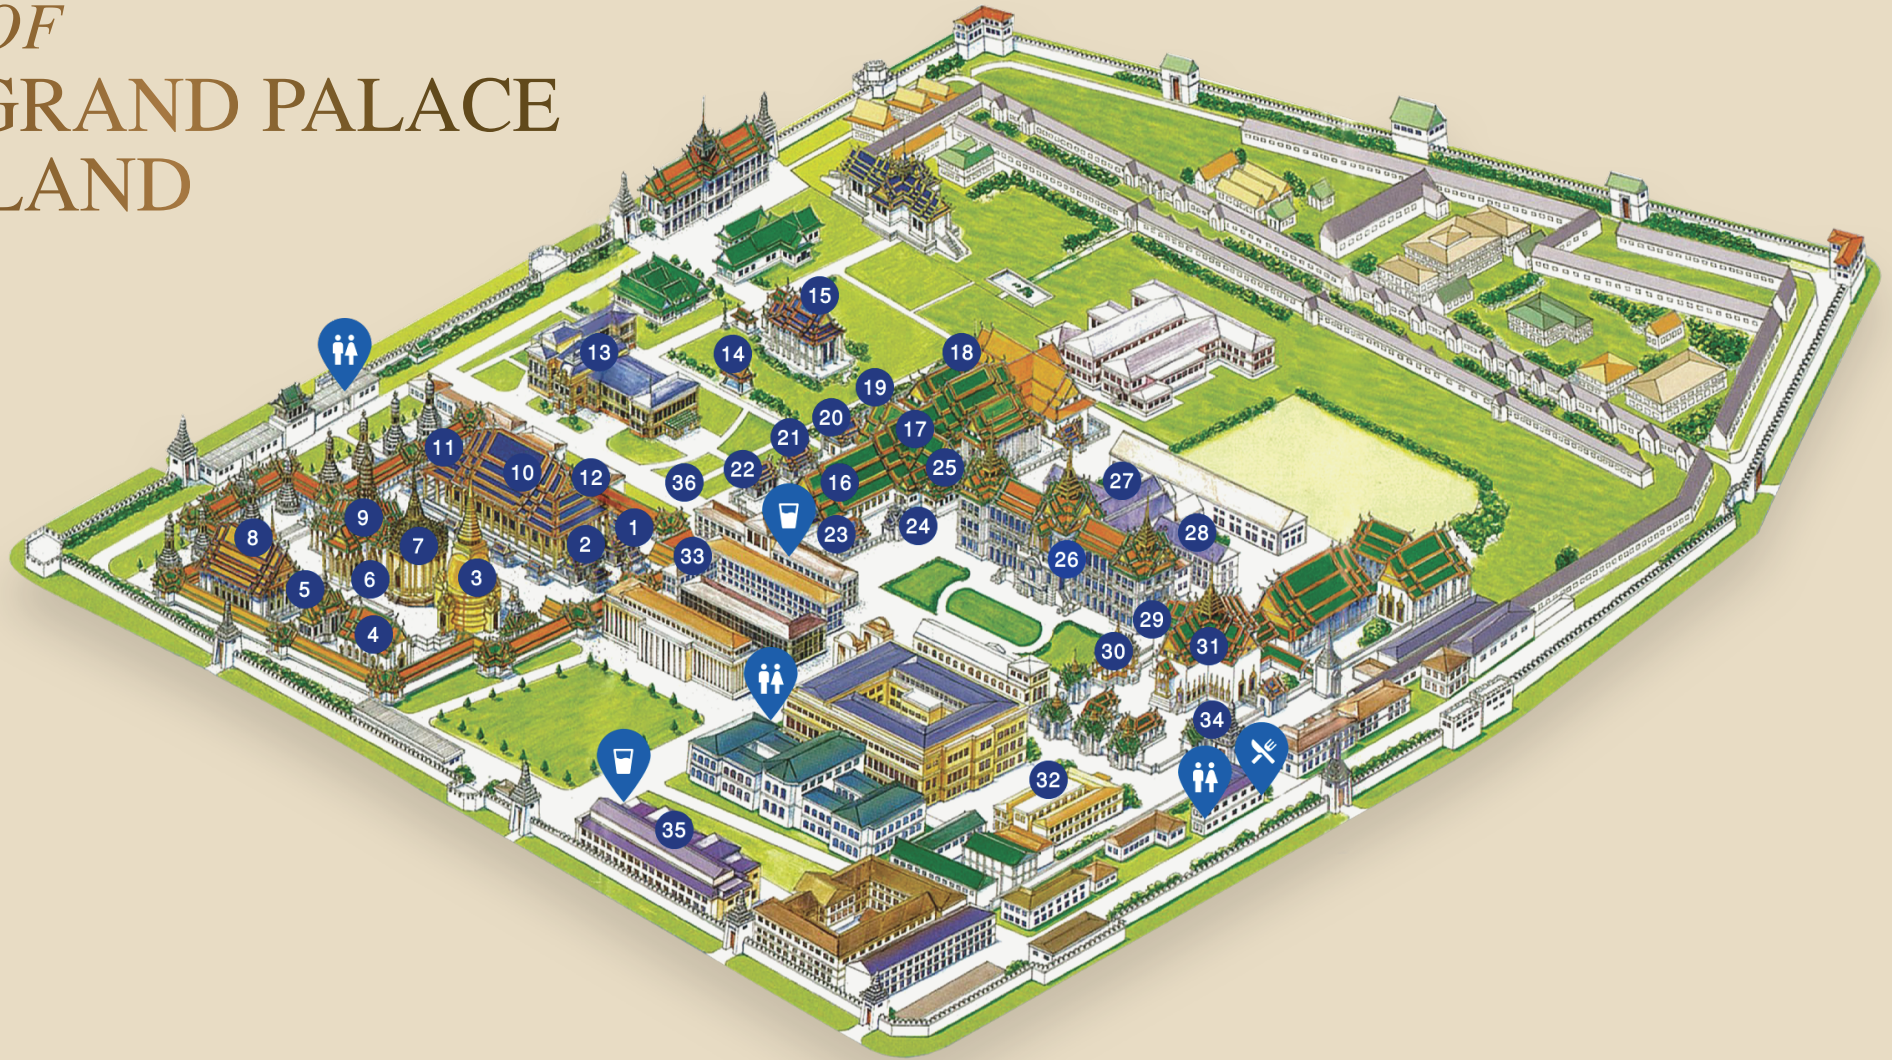

PLAN OF THE GRAND PALACE THAILAND

 Drinking Water

 Toilet

 Restaurant

1. Hor Phra Rajkoramansorn
2. Hor Phra Rajphongsanusorn
3. Phra Siratana Chedi
4. Hor Phra Naga
5. Phra Wiharn Yod
6. Model of Angkor Wat
7. Phra Mondop

8. Hor Phra Monthian Dharma
9. Prasat Phra Dhepbior or
The Royal Panther
10. Chapel of The Emerald Buddha
11. Hor Phra Gandhararat
12. Belfry
13. Borom Phimam Mansion
14. Sidhala Phirom Hal

15. Buddha Ratana Starn Hall
16. Amarindra Winitchai Hall
17. Paisal Taksin Hall
18. Chakrapat Phiman Hall
19. Mahisorn Prasat Hall
20. Hor Phra Sulaiai Phiman
21. Rajruedi Hall

22. Hor Sastrakom
23. Dusita Phirom Hall
24. Snamchand Pavilion
25. Hor Phra Dhart Monthian
26. Chakri Maha Prasat Hall
27. Moonstarn Baromasna Hall
28. Somut Devaraj Ubbat Hall

29. Rajkaranyasapha Hall
30. Aphorn Phimok Prasat Pavilion
31. Dusit Maha Prasat Hall
32. Wat Phra Kaew Museum
33. The Royal Thai Decorations And
Coins Pavalion
34. Athawijarn Sala
35. Queen Sirikit Museum of Textiles